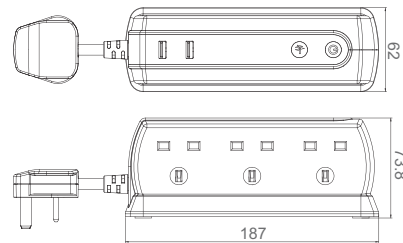

PRODUCT IMAGES

SRGDSU6xPB

SRGDSU6xPW

LINE DIAGRAMS

PRODUCT INFORMATION

| | |
|--------------------|---|
| Part Number | SRGDU6xPy2 |
| Part Number Note | x = length of cable in metres, y=colour |
| Product Dimensions | Height 74mm x Width 187mm x Depth 62mm |
| Sockets | 6 |

TECHNICAL SPECIFICATIONS

| | | |
|------------------------|---|--|
| Standard(s) | This product is certified to applicable British safety standards BS1363-2, BS62368 | |
| Wall Mounting Option | Yes | |
| Maximum Load (Wattage) | 13A: 3120 Watts, 240 Volts | |